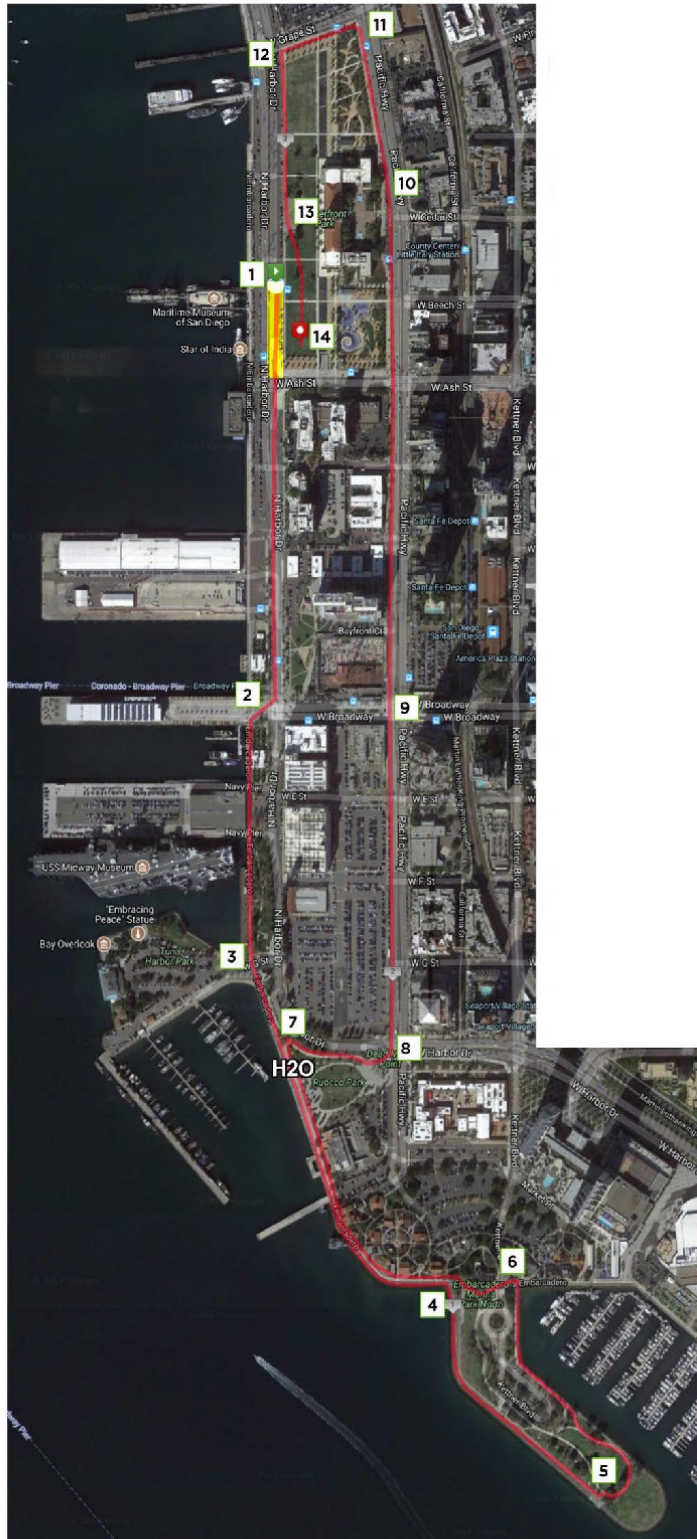

LIVE WELL SAN DIEGO
5K ROUTE
SUNDAY, SEPT 18, 2022
@7:30am

TURN-BY-TURN ROUTE DESCRIPTION

1) Race begins and proceeds south on Harbor Drive in the north bound lanes)
5K RACE START: 7:30am; (Kids 1-Mile Fun Run START: 8:30am)

2) Right turn (west) onto boardwalk at Broadway Pier

3) Cross lot entrance at Tuna Harbor. Continue on boardwalk toward Seaport Village

4) Right turn (south) into Embarcadero Park North

5) Continue through Embarcadero Park North back toward Seaport Village

8) Head north on Pacific Highway in the western side of the southbound traffic lanes

9) Continue north on Pacific Highway toward Waterfront Park

10) At SD County building at Waterfront Park, route turns onto sidewalk still headed north toward Grape Street

14) Race finishes on the grass in the middle of the south quadrant of Waterfront Park in the Expo Area.